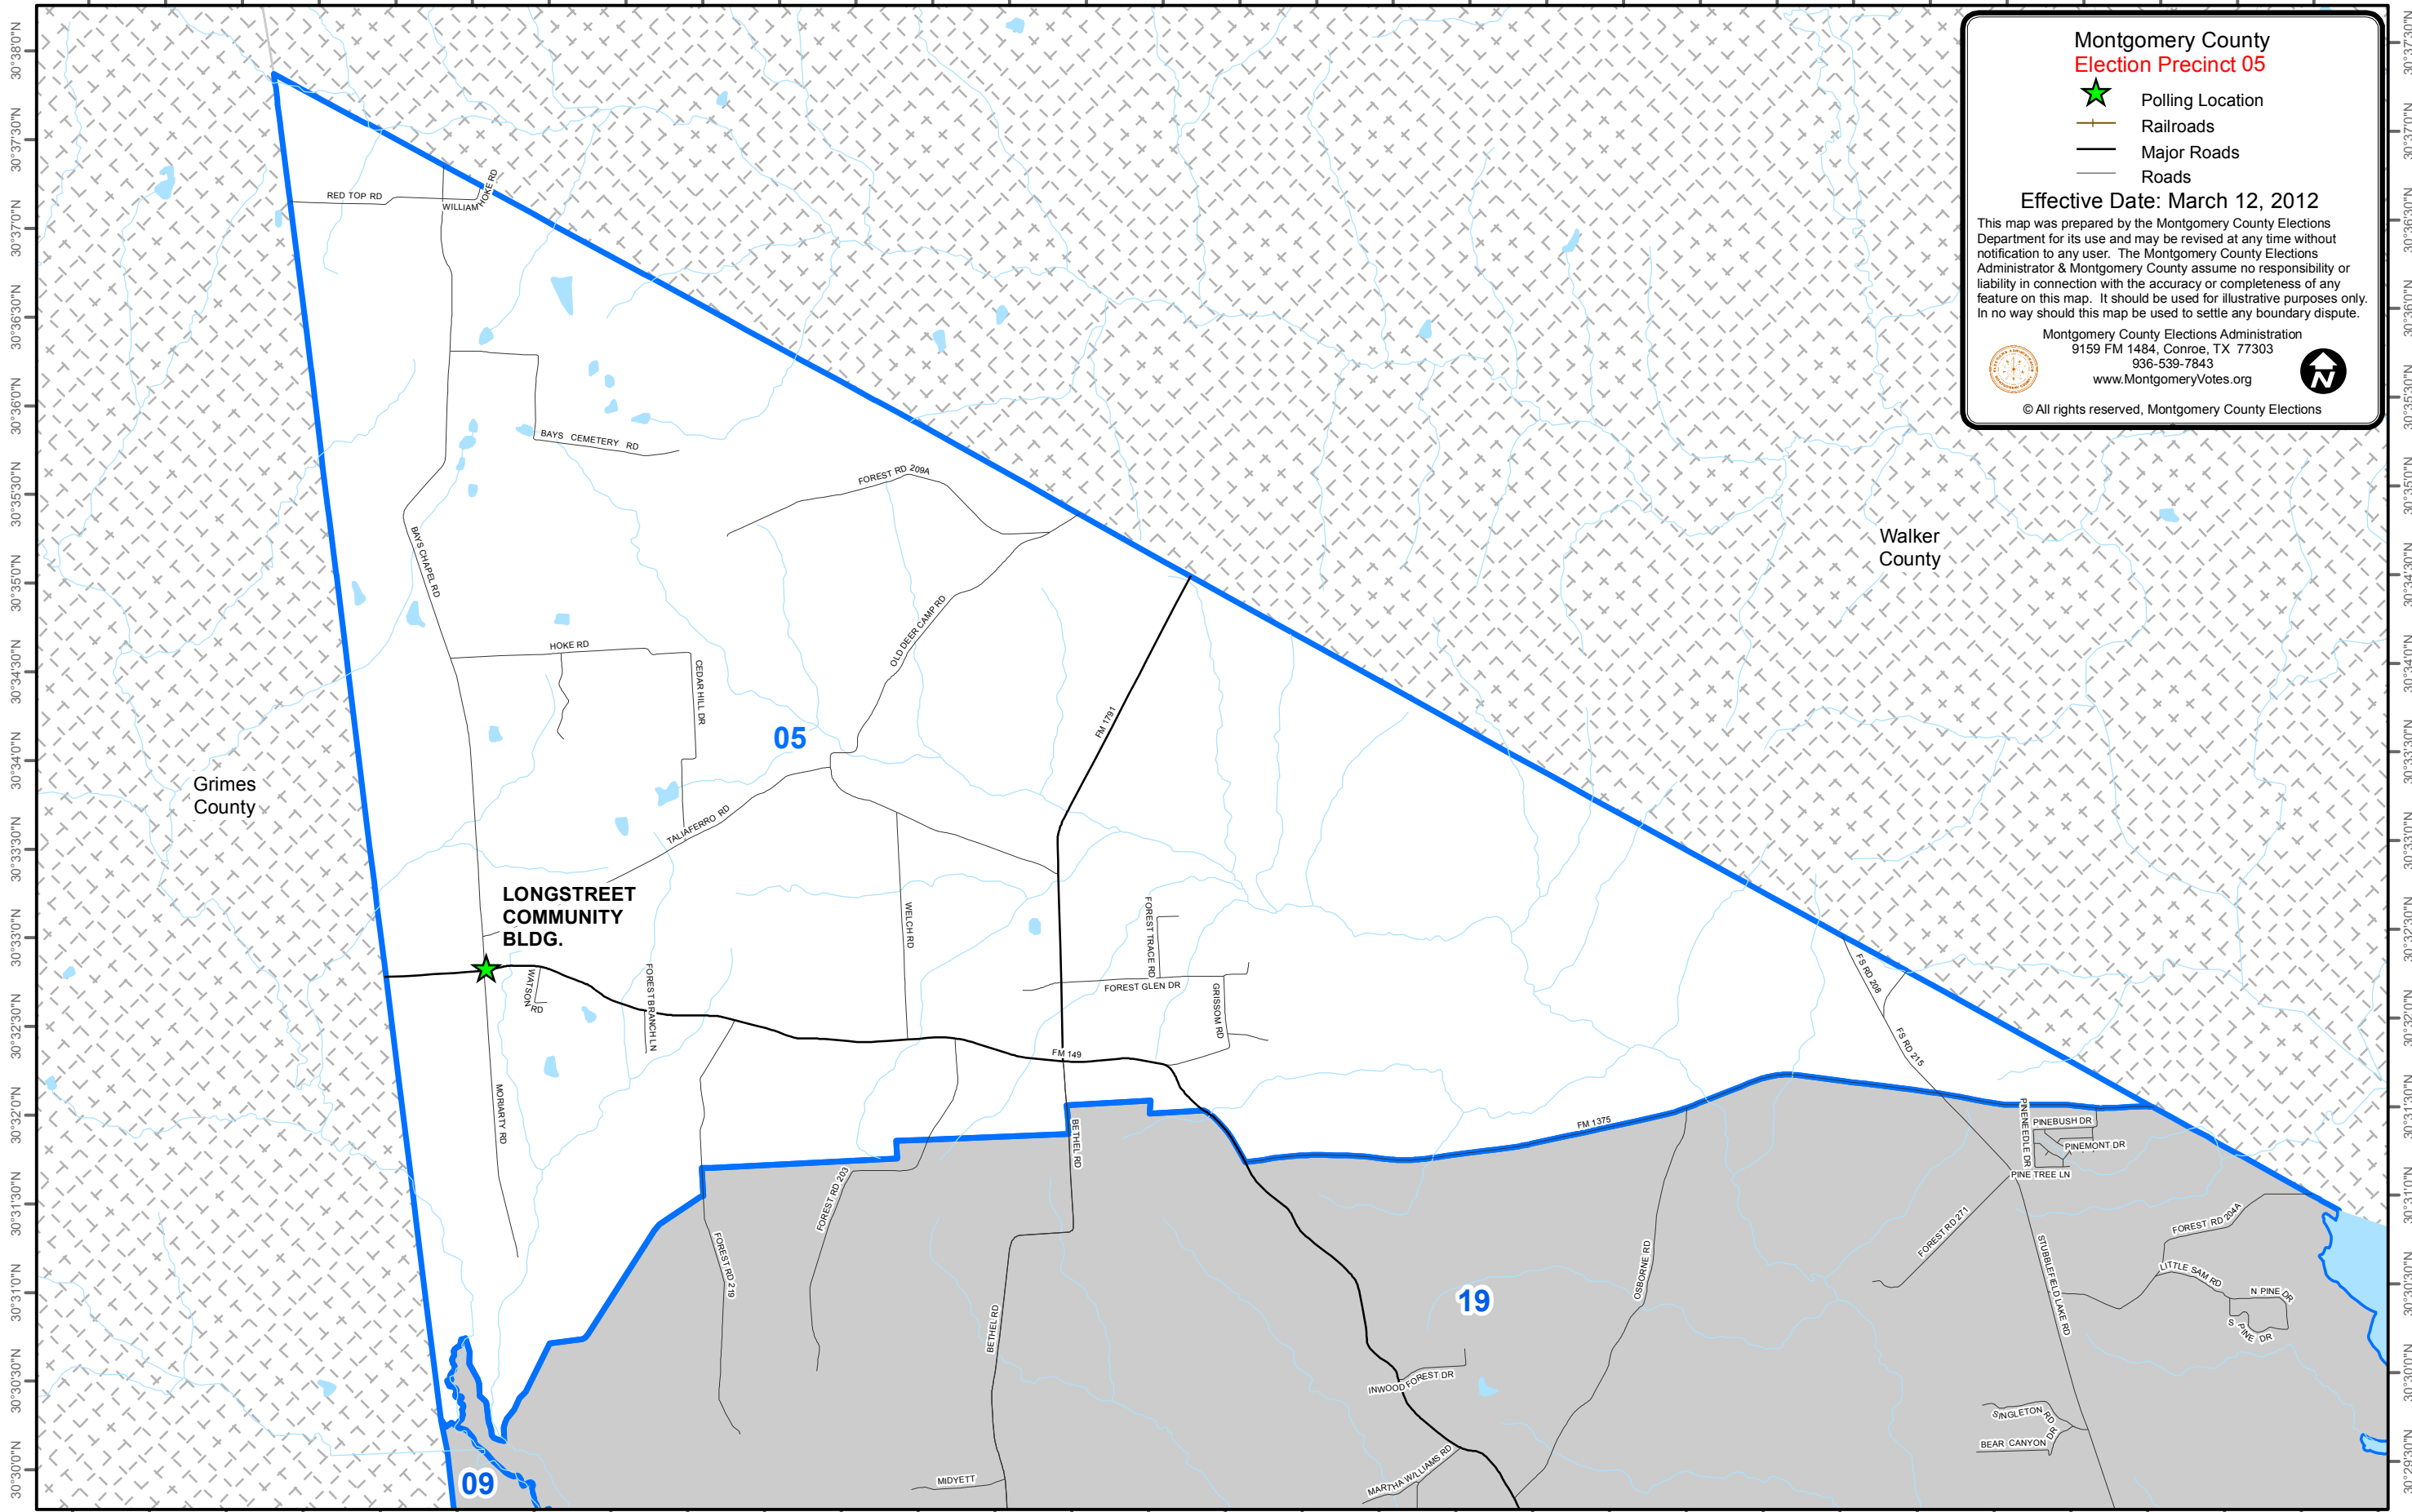

95°51'0"W 95°50'30"W 95°50'0"W 95°49'30"W 95°49'0"W 95°48'30"W 95°48'0"W 95°47'30"W 95°47'0"W 95°46'30"W 95°46'0"W 95°45'30"W 95°45'0"W 95°44'30"W 95°44'0"W 95°43'30"W 95°43'0"W 95°42'30"W 95°42'0"W 95°41'30"W 95°41'0"W 95°40'30"W 95°40'0"W 95°39'30"W 95°39'0"W 95°38'30"W 95°38'0"W 95°37'30"W 95°37'0"W 95°36'30"W

**Montgomery County  
Election Precinct 05**

-  Polling Location
-  Railroads
-  Major Roads
-  Roads

**Effective Date: March 12, 2012**

This map was prepared by the Montgomery County Elections Department for its use and may be revised at any time without notification to any user. The Montgomery County Elections Administrator & Montgomery County assume no responsibility or liability in connection with the accuracy or completeness of any feature on this map. It should be used for illustrative purposes only. In no way should this map be used to settle any boundary dispute.