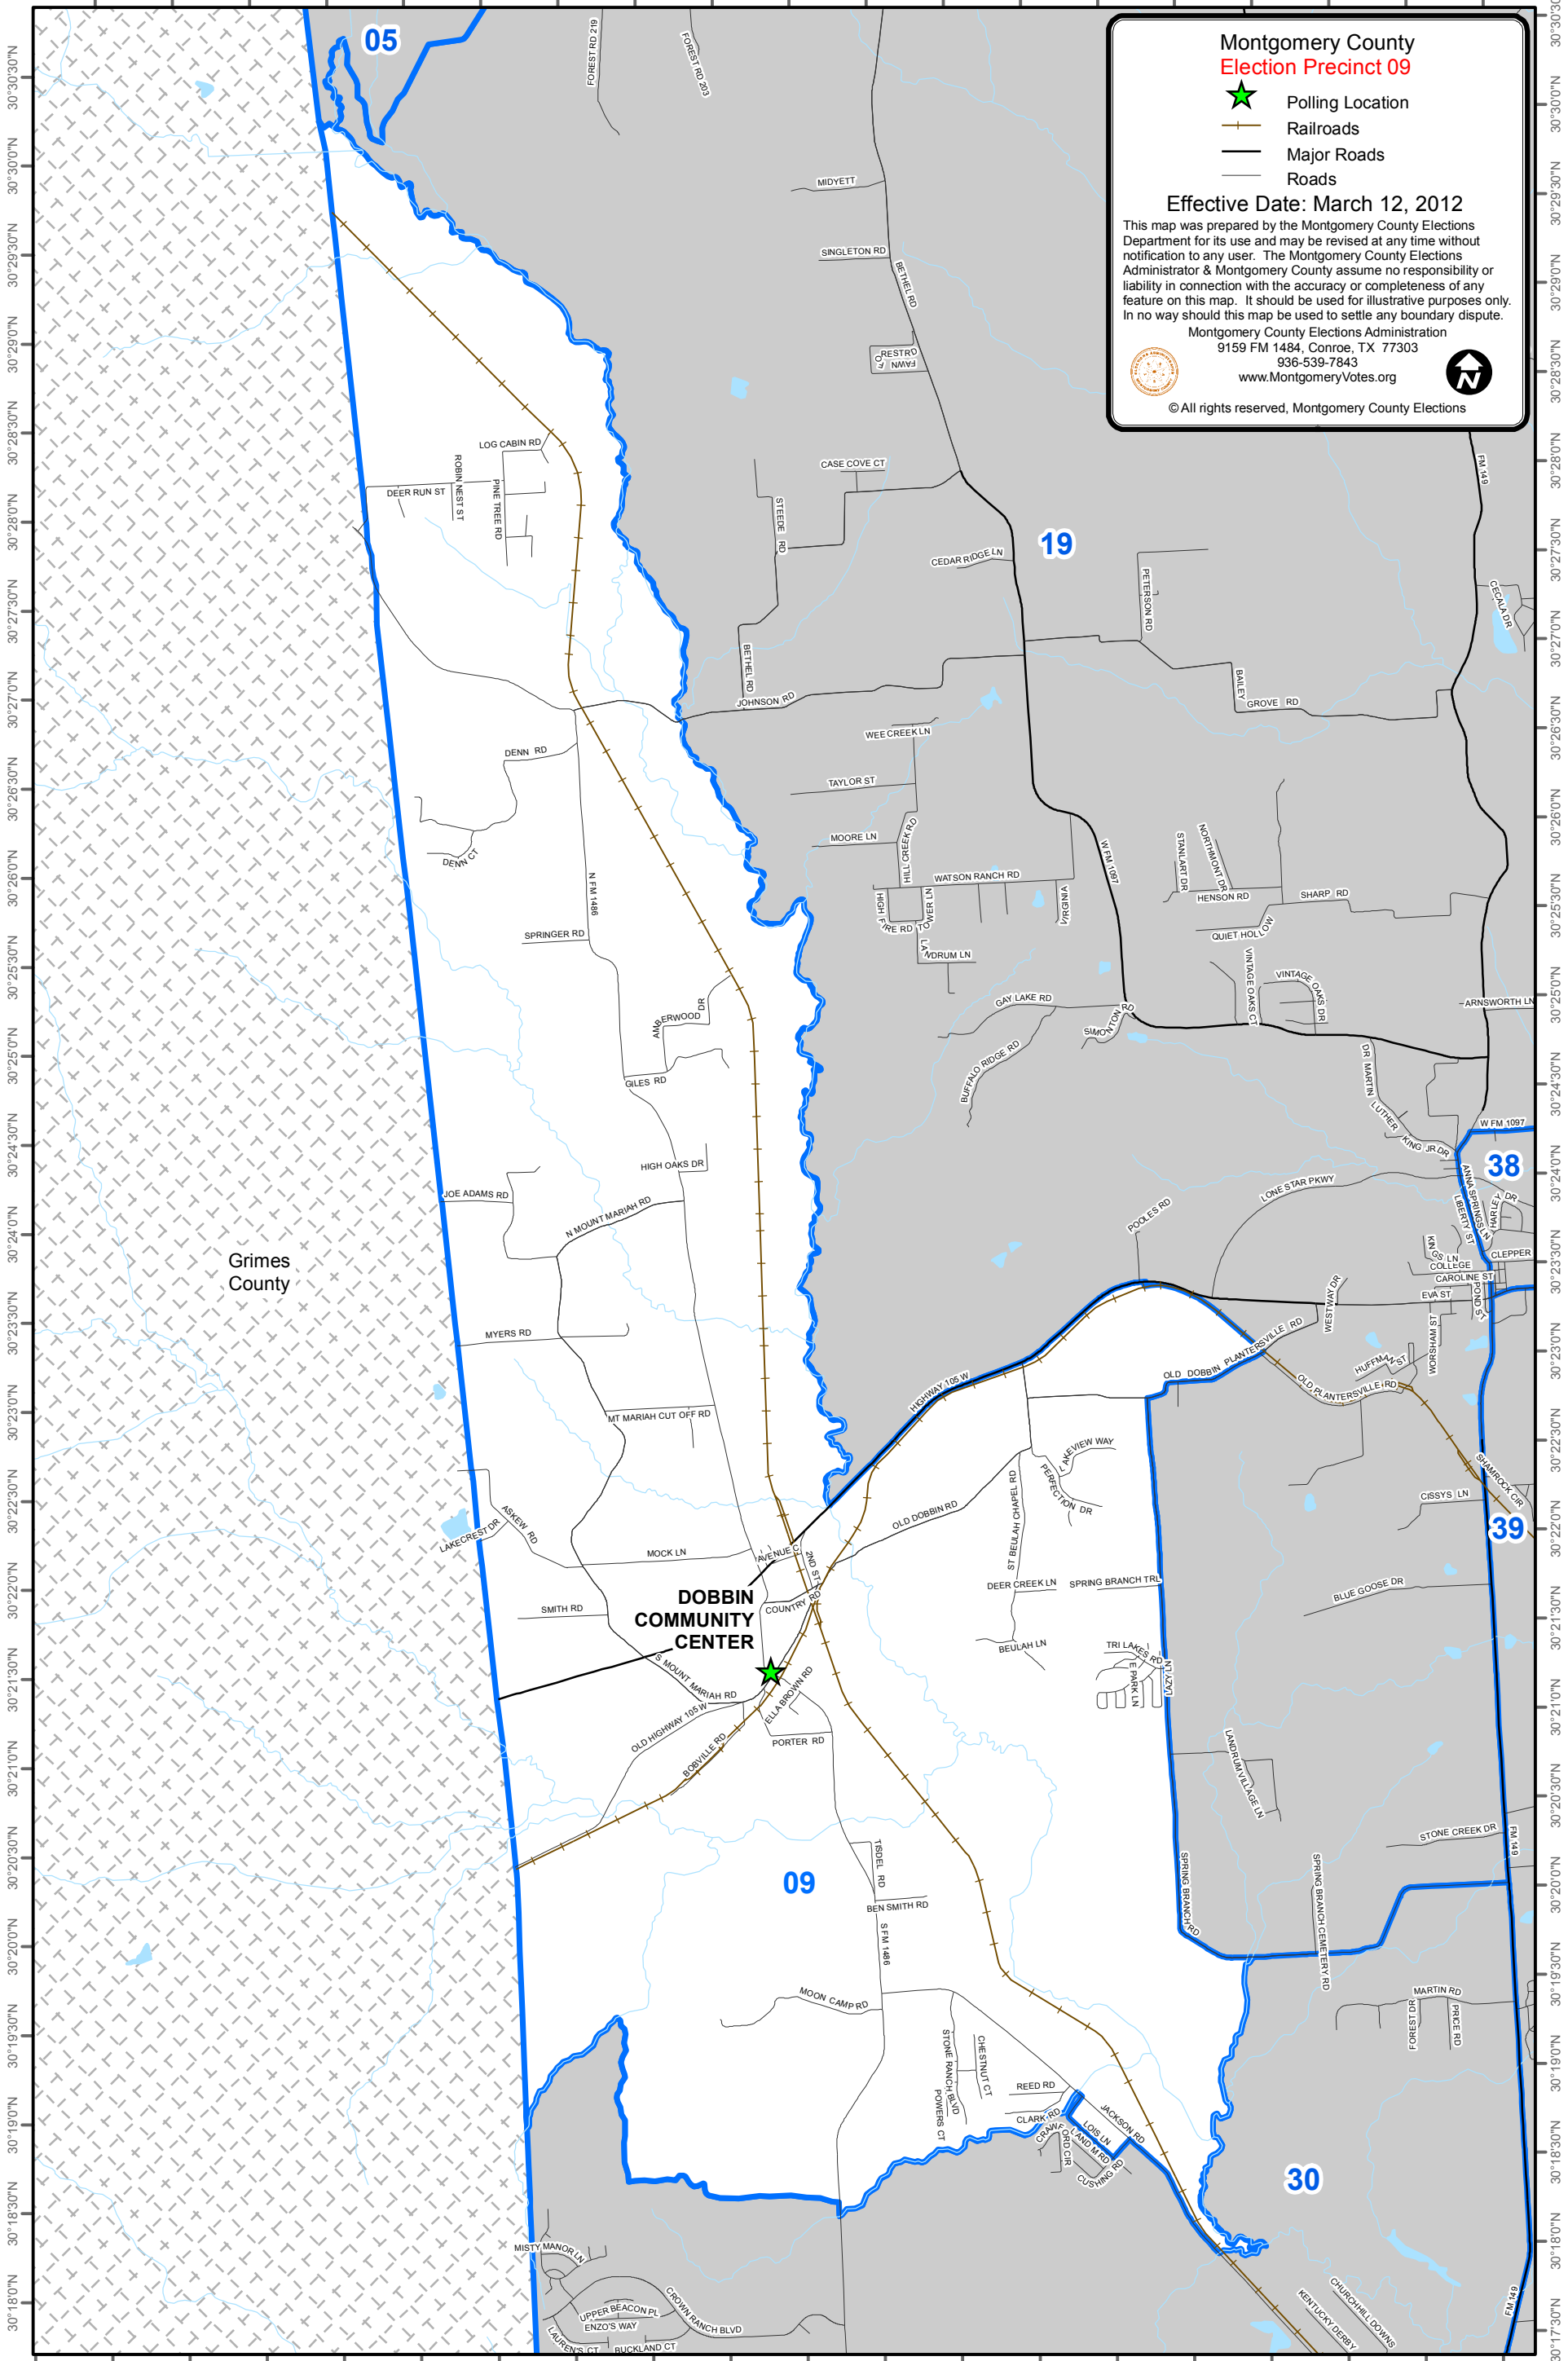

95°50'30"W 95°50'0"W 95°49'30"W 95°49'0"W 95°48'30"W 95°48'0"W 95°47'30"W 95°47'0"W 95°46'30"W 95°46'0"W 95°45'30"W 95°45'0"W 95°44'30"W 95°44'0"W 95°43'30"W 95°43'0"W 95°42'30"W 95°42'0"W 95°41'30"W

**Montgomery County
Election Precinct 09**

- ★ Polling Location
- +— Railroads
- Major Roads
- Roads

Effective Date: March 12, 2012

This map was prepared by the Montgomery County Elections Department for its use and may be revised at any time without notification to any user. The Montgomery County Elections Administrator & Montgomery County assume no responsibility or liability in connection with the accuracy or completeness of any feature on this map. It should be used for illustrative purposes only. In no way should this map be used to settle any boundary dispute.

09

19

38

39

30

95°51'30"W 95°51'0"W 95°50'30"W 95°50'0"W 95°49'30"W 95°49'0"W 95°48'30"W 95°48'0"W 95°47'30"W 95°47'0"W 95°46'30"W 95°46'0"W 95°45'30"W 95°45'0"W 95°44'30"W 95°44'0"W 95°43'30"W 95°43'0"W 95°42'30"W 95°42'0"W 95°41'30"W