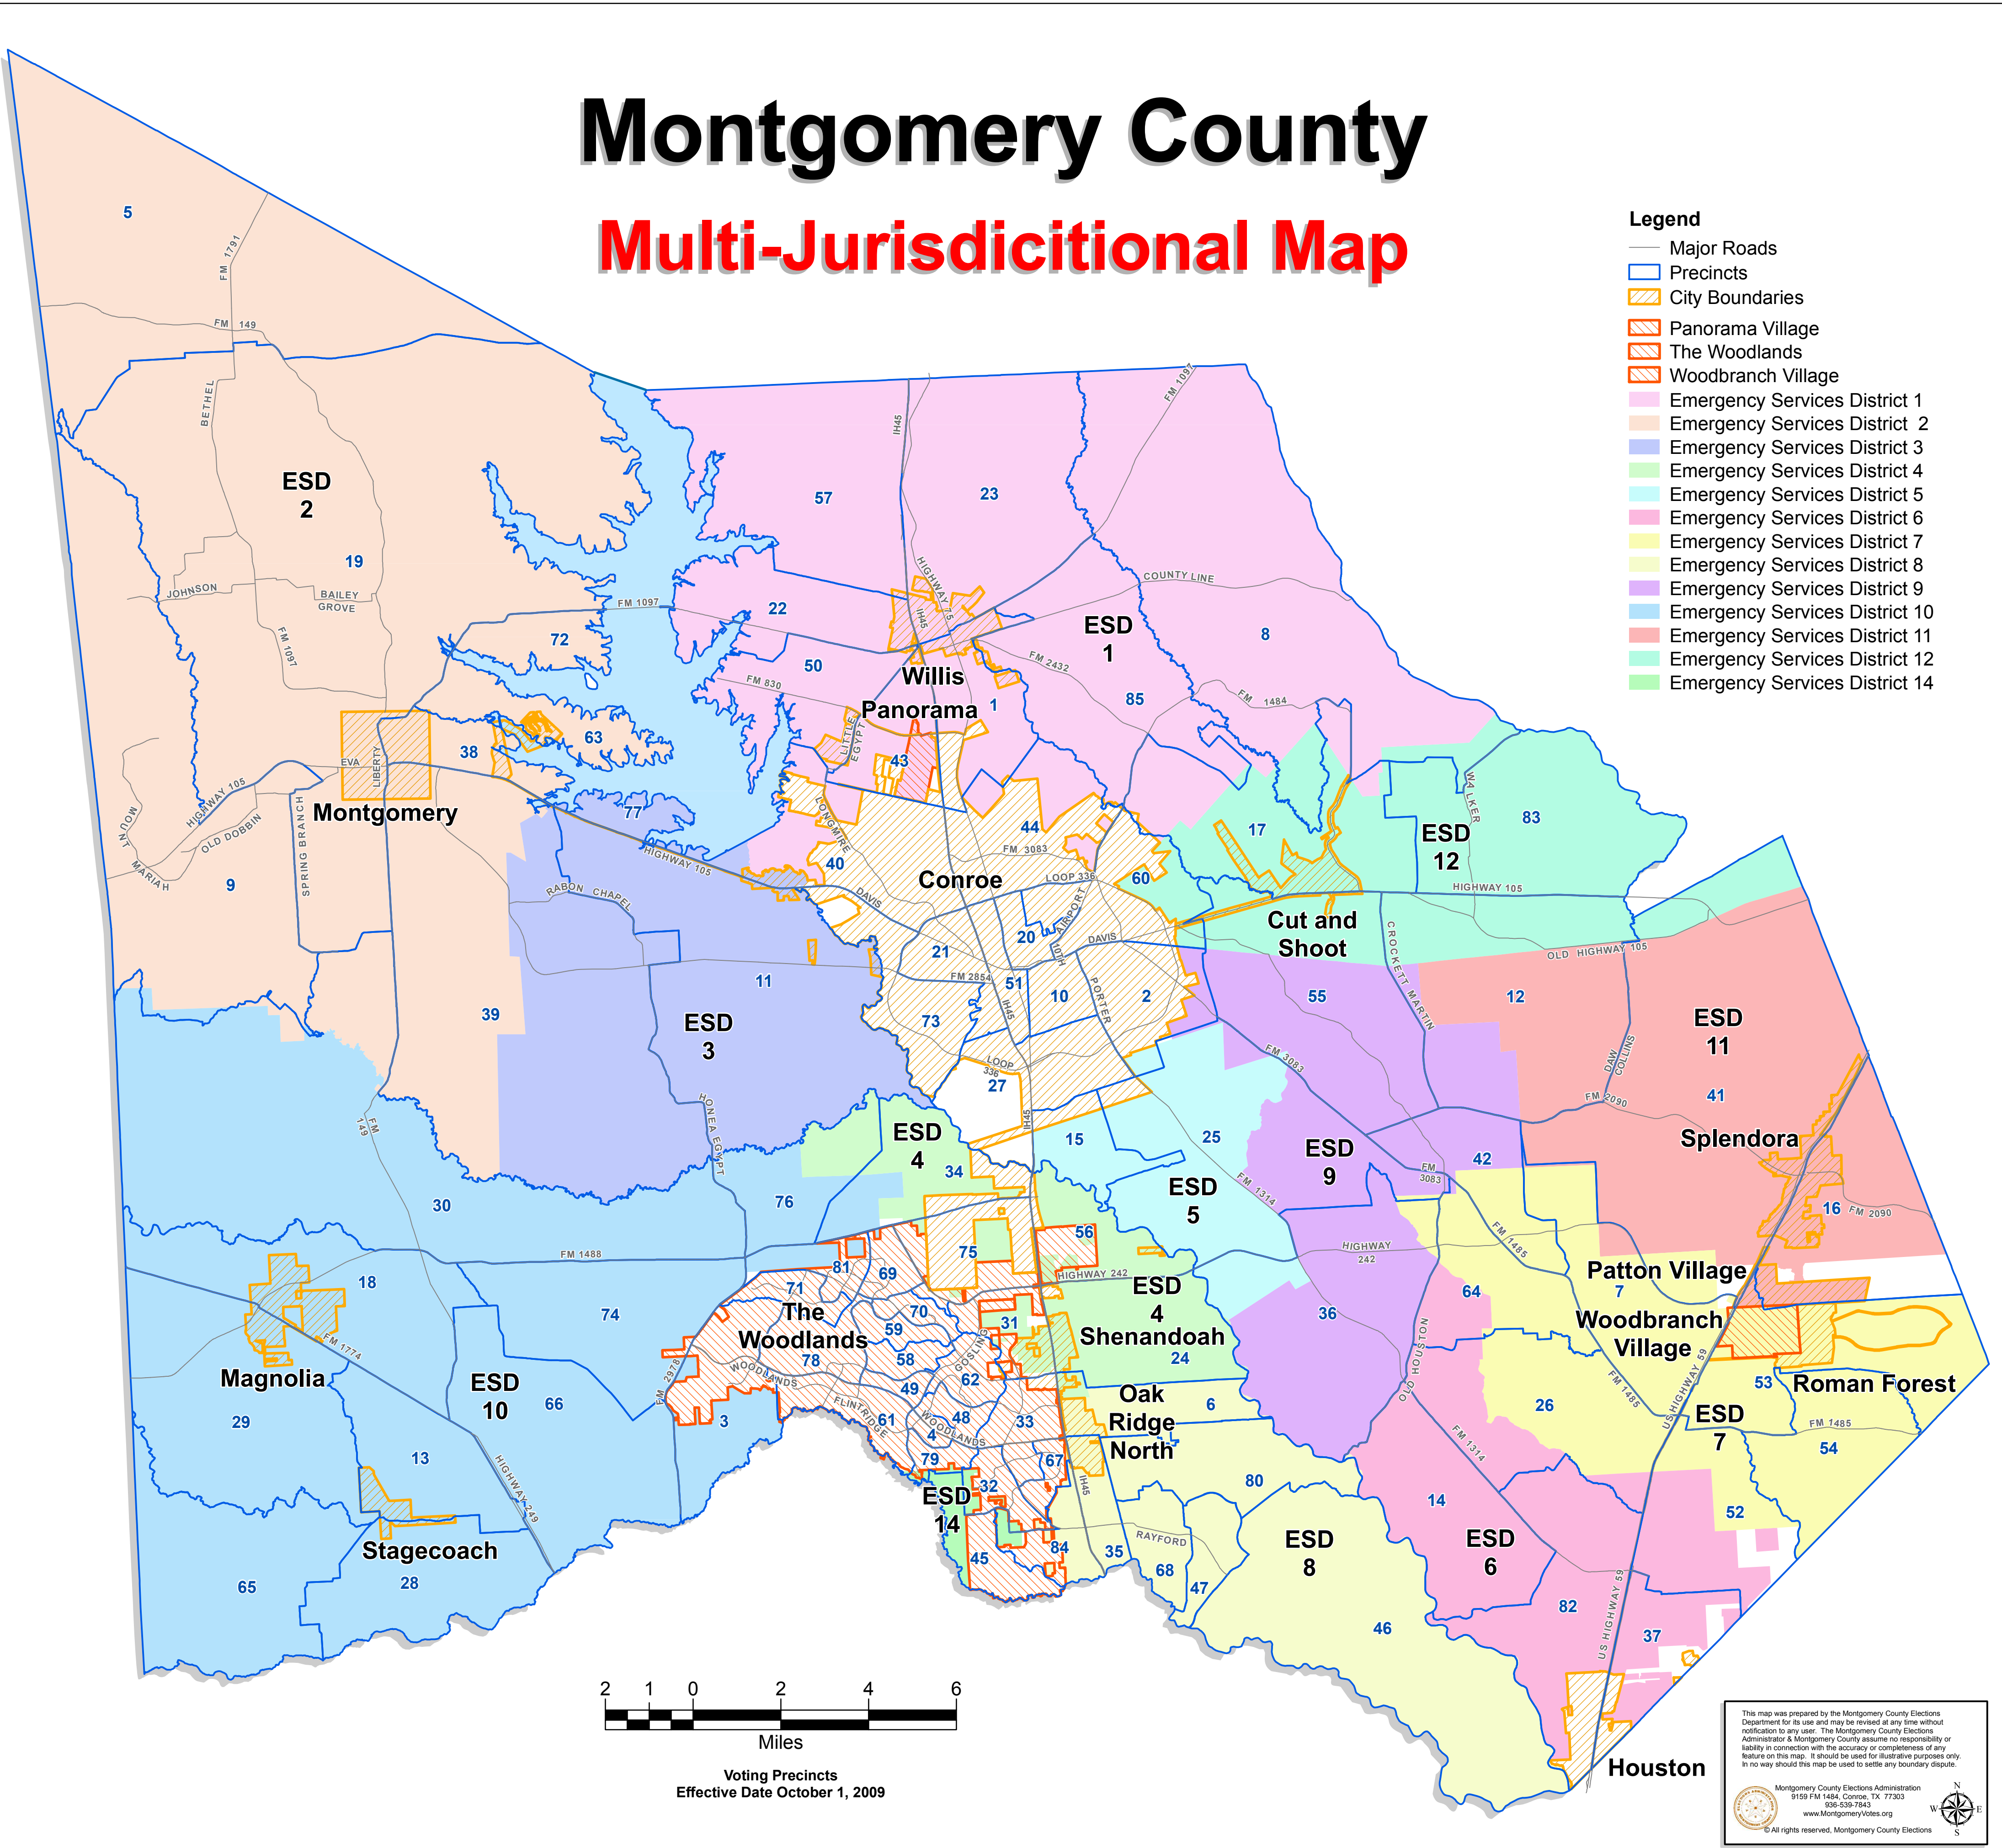

Montgomery County

Multi-Jurisdictional Map

Legend

- Major Roads
- ▭ Precincts
- ▭ City Boundaries
- ▭ Panorama Village
- ▭ The Woodlands
- ▭ Woodbranch Village
- Emergency Services District 1
- Emergency Services District 2
- Emergency Services District 3
- Emergency Services District 4
- Emergency Services District 5
- Emergency Services District 6
- Emergency Services District 7
- Emergency Services District 8
- Emergency Services District 9
- Emergency Services District 10
- Emergency Services District 11
- Emergency Services District 12
- Emergency Services District 14

Voting Precincts
Effective Date October 1, 2009