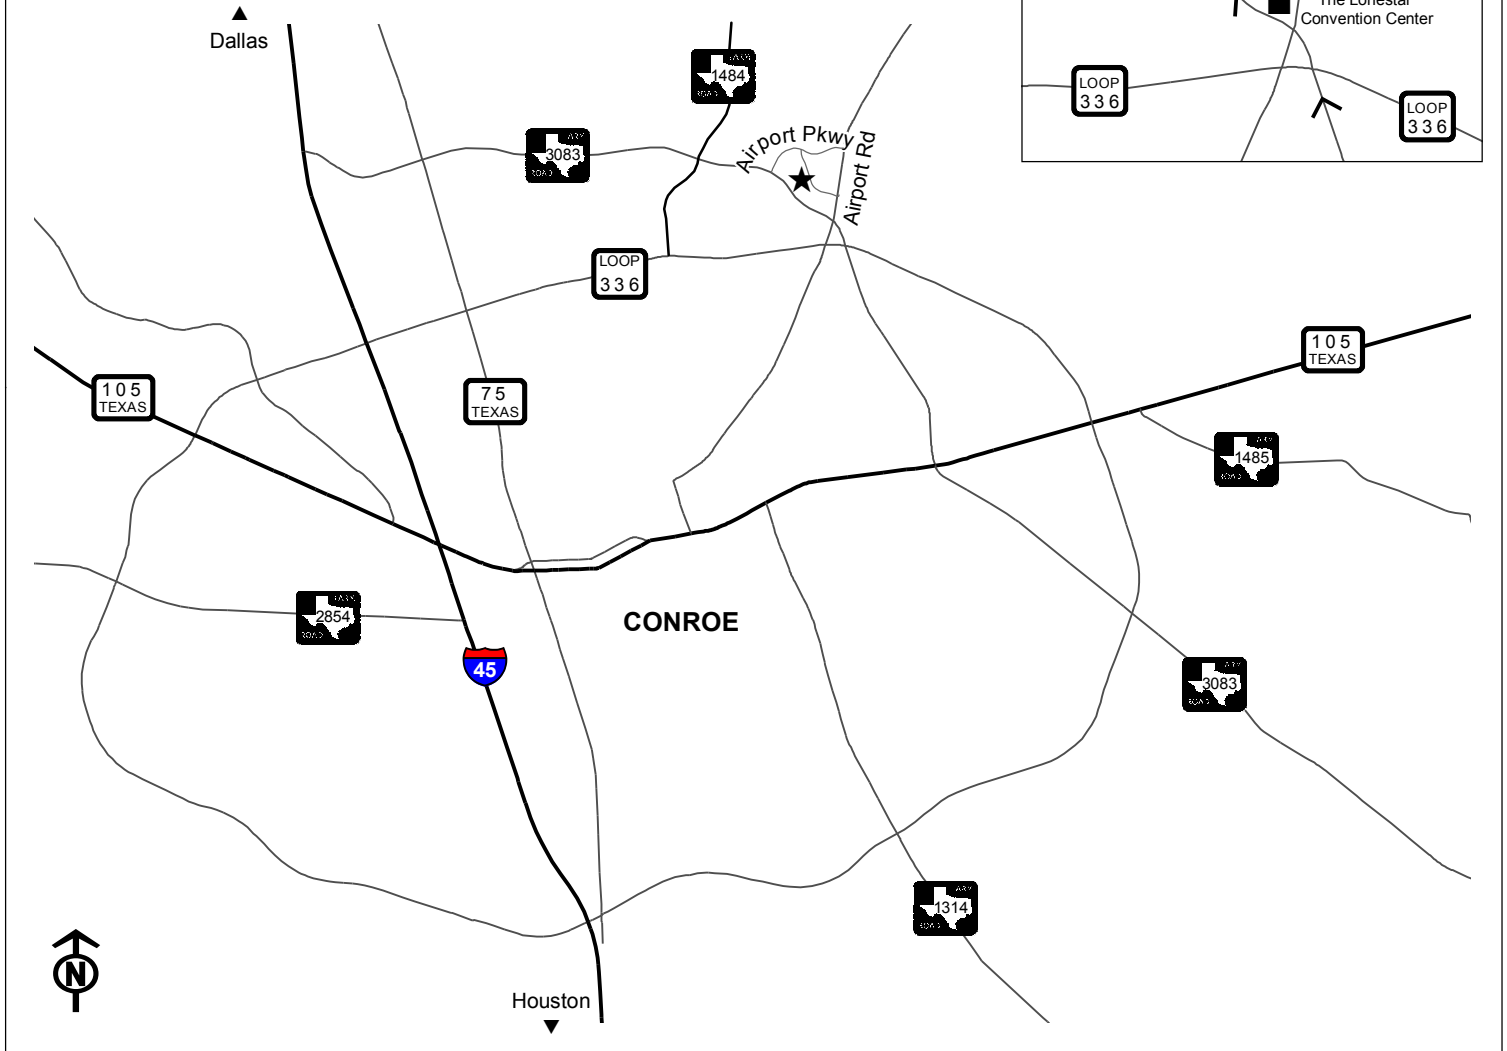

### Driving Directions

#### From I-45

- 1: Take EXIT # 90, FM 3083 / Teas Nursery Road.
- 2: Go East approximately 2.8 miles to Airport Parkway and turn left (north).
- 3: Go to the gate marked P1 and turn right.
- 4: The Elections Building is the first building on the right, just past the Friendship Garden.

#### From SH 105 East

- 1: Go right on Loop 336 to FM 3083 and turn right (north).
- 2: Go through light at Airport Road.
- 3: Turn right on Airport Parkway.
- 4: Go to the gate marked P1 and turn right.
- 5: The Elections Building is the first building on the right, just past the Friendship Garden.